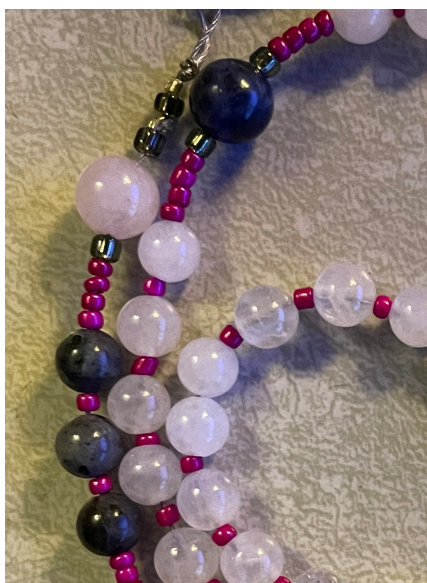

Unique Rosaries 2002

Brand:
Product Code: UR2002
Availability: 1

Price: \$50.00

Ex Tax: \$50.00

Short Description

Most of the rosary uses white jasper Hail Marys and Larvikite (bluish) Our Fathers. But notice the cross strand--this is reversed.

Description

On the cross's strand, the Our Fathers are white jade and the Hail Marys are Larvikite. Of course, the red spacers make a nice, sharp contrast. Overall, it's a nice effect.

Product Gallery